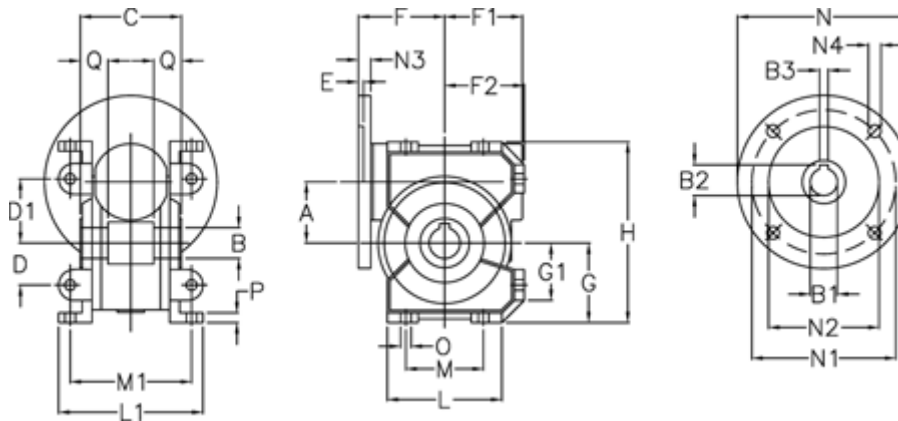

Article number: 3918044070023

Description: Worm gear with st. steel hollow shaft  
VF 44 EP-U-70- 63B14

## Measures

a	= 44.6	E	= 2.0	L	= 80	N4	= 5.5
B	= 18	F	= 65	L1	= 100.0	O	= 8.5
B1 E7	= 11	F1	= 54	M	= 52	P	= 8
B2	= 12.8	F2	= 55.0	M1	= 81.0	Q	= 24.5
B3 H9	= 4	g	= 55.0	N	= 90		
C	= 64	G1	= 40.0	N1	= 75		
D	= 29	H	= 127.0	N2	= 60		
D1	= 46	H1	= 97.0	N3	= 8.0		